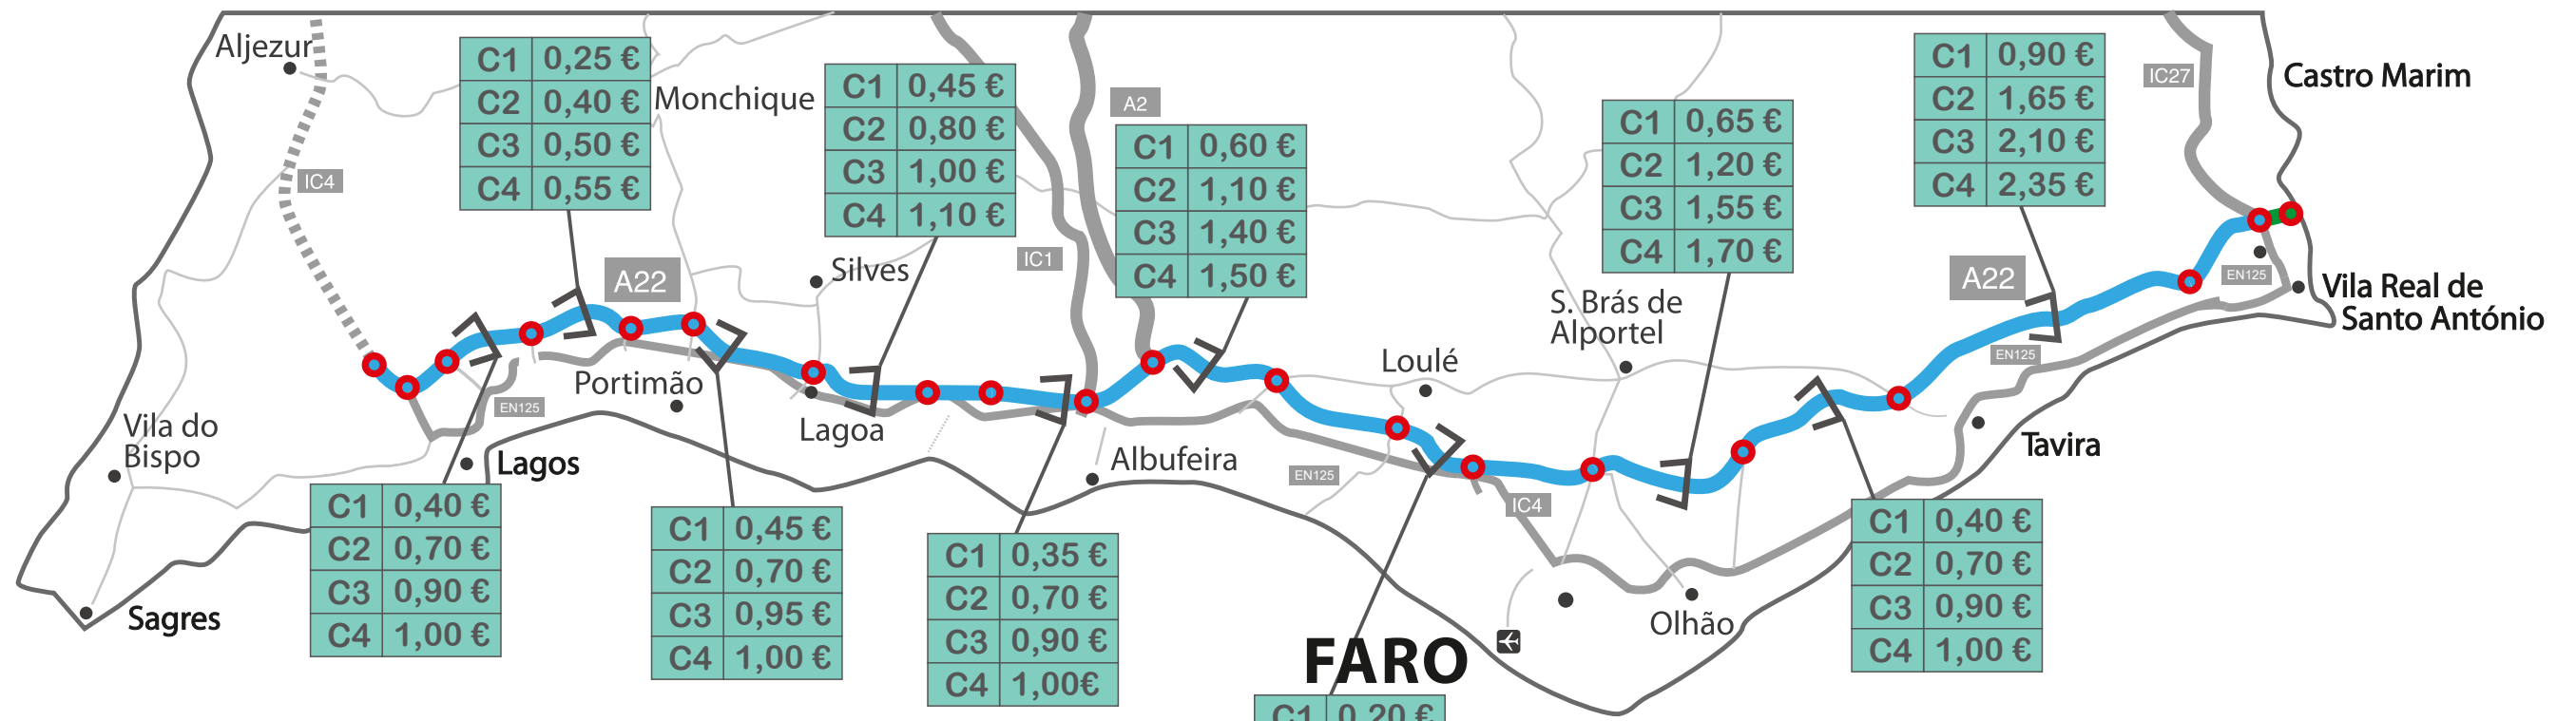

ALGARVE

Valor total A22

C1	4,65 €
C2	8,30 €
C3	10,65 €
C4	11,70 €

Class	Vertical height from the front axle	No of axles	Type of vehicle
C1	Less than 1.10 m	2 or more	
C2	Equal to or greater than 1.1 m	2	
C3	Equal to or greater than 1.1 m	3	
C4	Equal to or greater than 1.1 m	4 ou +	

- Interchange
- Electronic toll collection point
- Sections subject to toll